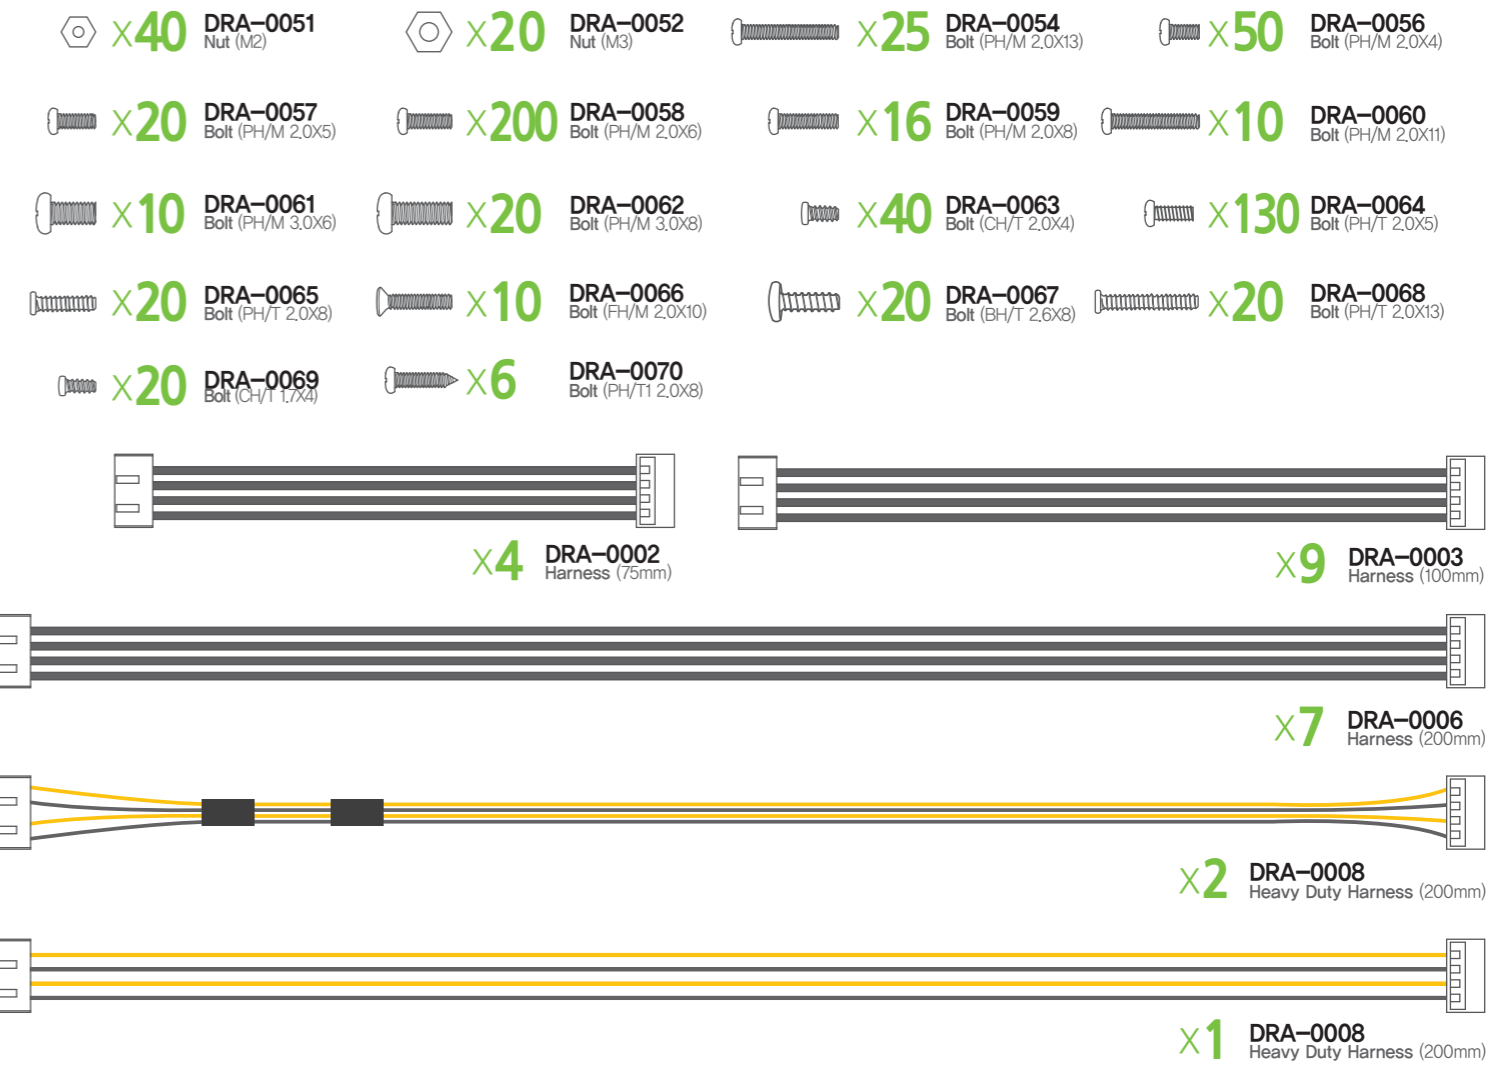

1:1 SCALE

※ Note before assembly

- When you open the box of HOVIS Eco Plus, sometimes, you will recognize that same parts are divided in different small boxes. Therefore, please collect same parts together for smoother assembly.
- Please note that Servo ID 18 is already assembled in the head unit. Due to the sensitive sensors in the head unit, the head unit is assembled in the factory and servo ID 18 is also assembled in the head.