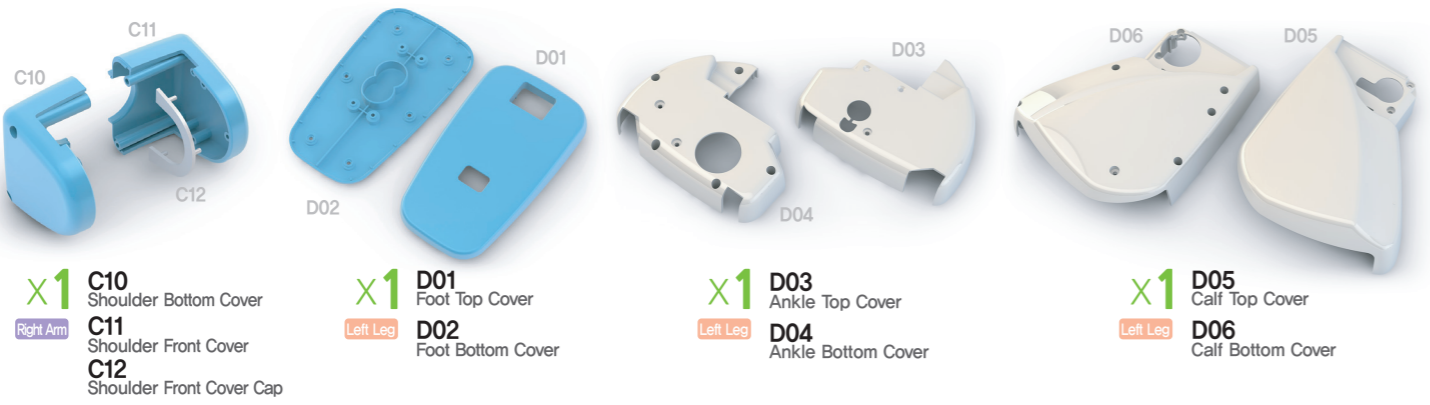

1:1 SCALE

※ Note before assembly

- When you open the box of HOVIS Eco Plus, sometimes, you will recognize that same parts are divided in different small boxes. Therefore, please collect same parts together for smoother assembly.
- Please note that Servo ID 18 is already assembled in the head unit. Due to the sensitive sensors in the head unit, the head unit is assembled in the factory and servo ID 18 is also assembled in the head.