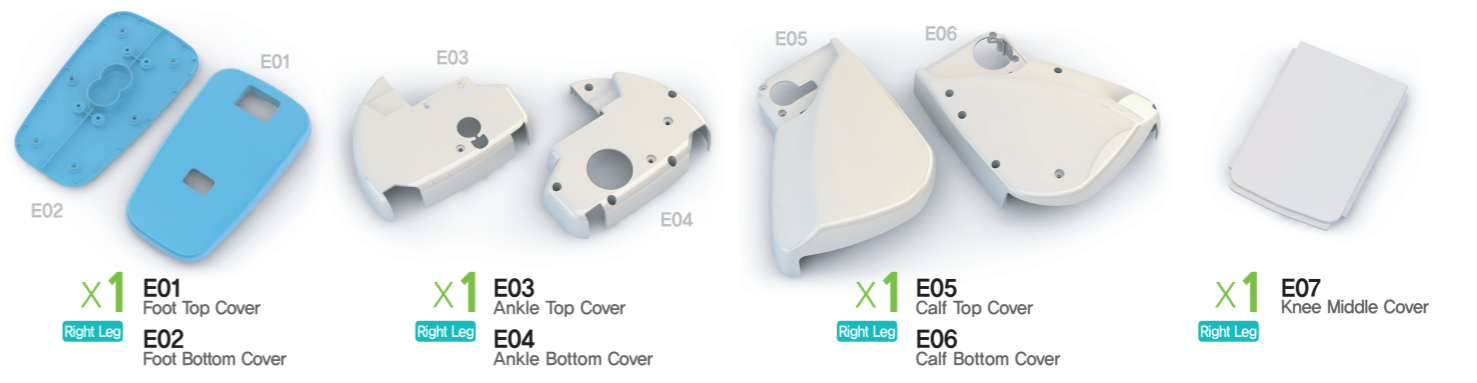

1:1 SCALE

※ Note before assembly

- When you open the box of HOVIS Eco Plus, sometimes, you will recognize that same parts are divided in different small boxes. Therefore, please collect same parts together for smoother assembly.
- Please note that Servo ID 18 is already assembled in the head unit. Due to the sensitive sensors in the head unit, the head unit is assembled in the factory and servo ID 18 is also assembled in the head.