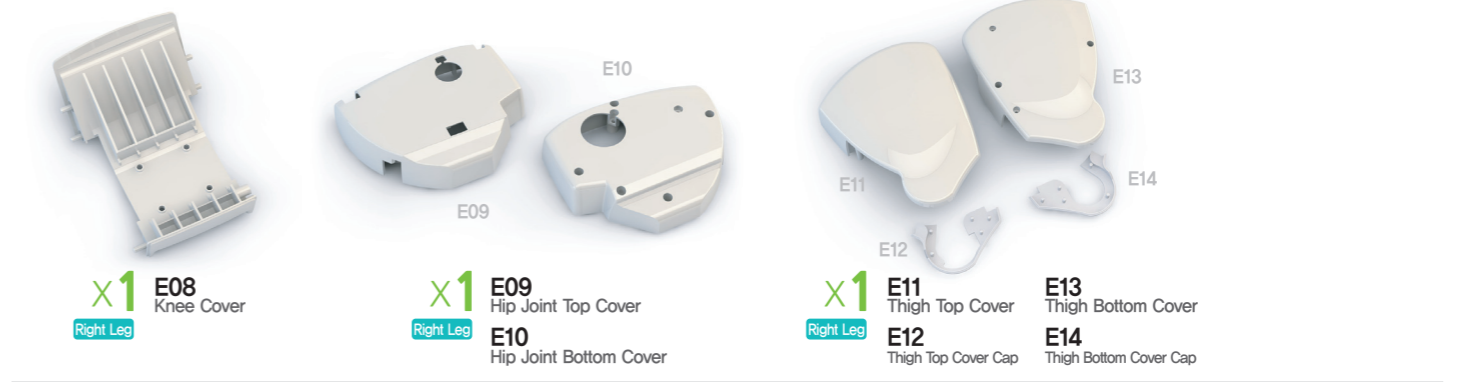

1:1 SCALE

※ Note before assembly

- When you open the box of HOVIS Eco Plus, sometimes, you will recognize that same parts are divided in different small boxes. Therefore, please collect same parts together for smoother assembly.
- Please note that Servo ID 18 is already assembled in the head unit. Due to the sensitive sensors in the head unit, the head unit is assembled in the factory and servo ID 18 is also assembled in the head.