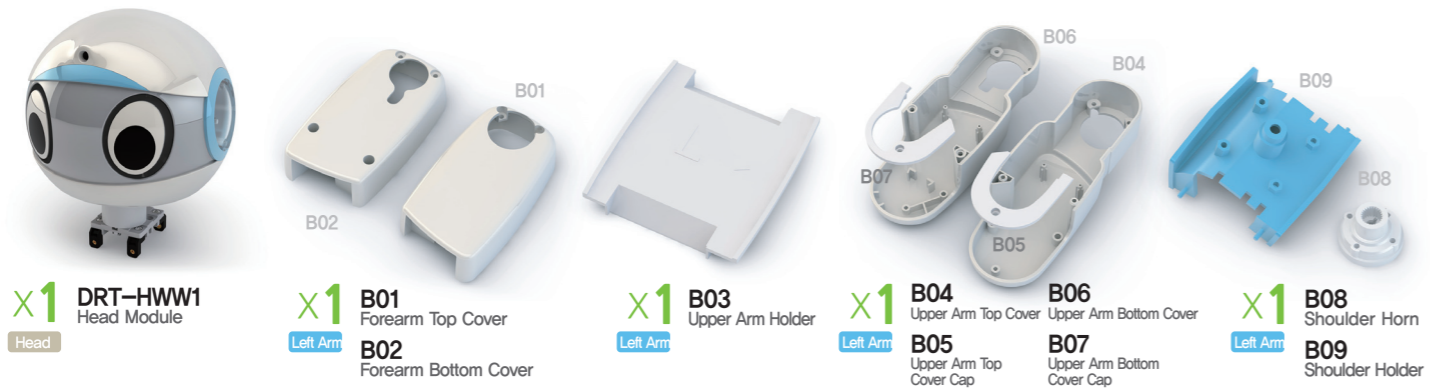

1:1 SCALE

※ Note before assembly

- When you open the box of HOVIS Eco Plus, sometimes, you will recognize that same parts are divided in different small boxes. Therefore, please collect same parts together for smoother assembly.
- Please note that Servo ID 18 is already assembled in the head unit. Due to the sensitive sensors in the head unit, the head unit is assembled in the factory and servo ID 18 is also assembled in the head.