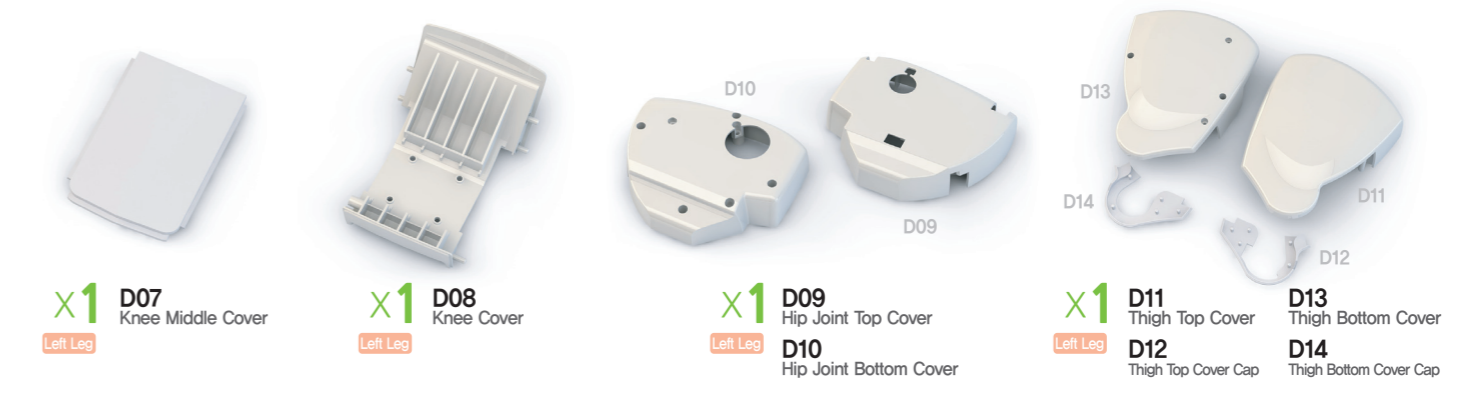

1:1 SCALE

※ Note before assembly

- When you open the box of HOVIS Eco Plus, sometimes, you will recognize that same parts are divided in different small boxes. Therefore, please collect same parts together for smoother assembly.
- Please note that Servo ID 18 is already assembled in the head unit. Due to the sensitive sensors in the head unit, the head unit is assembled in the factory and servo ID 18 is also assembled in the head.